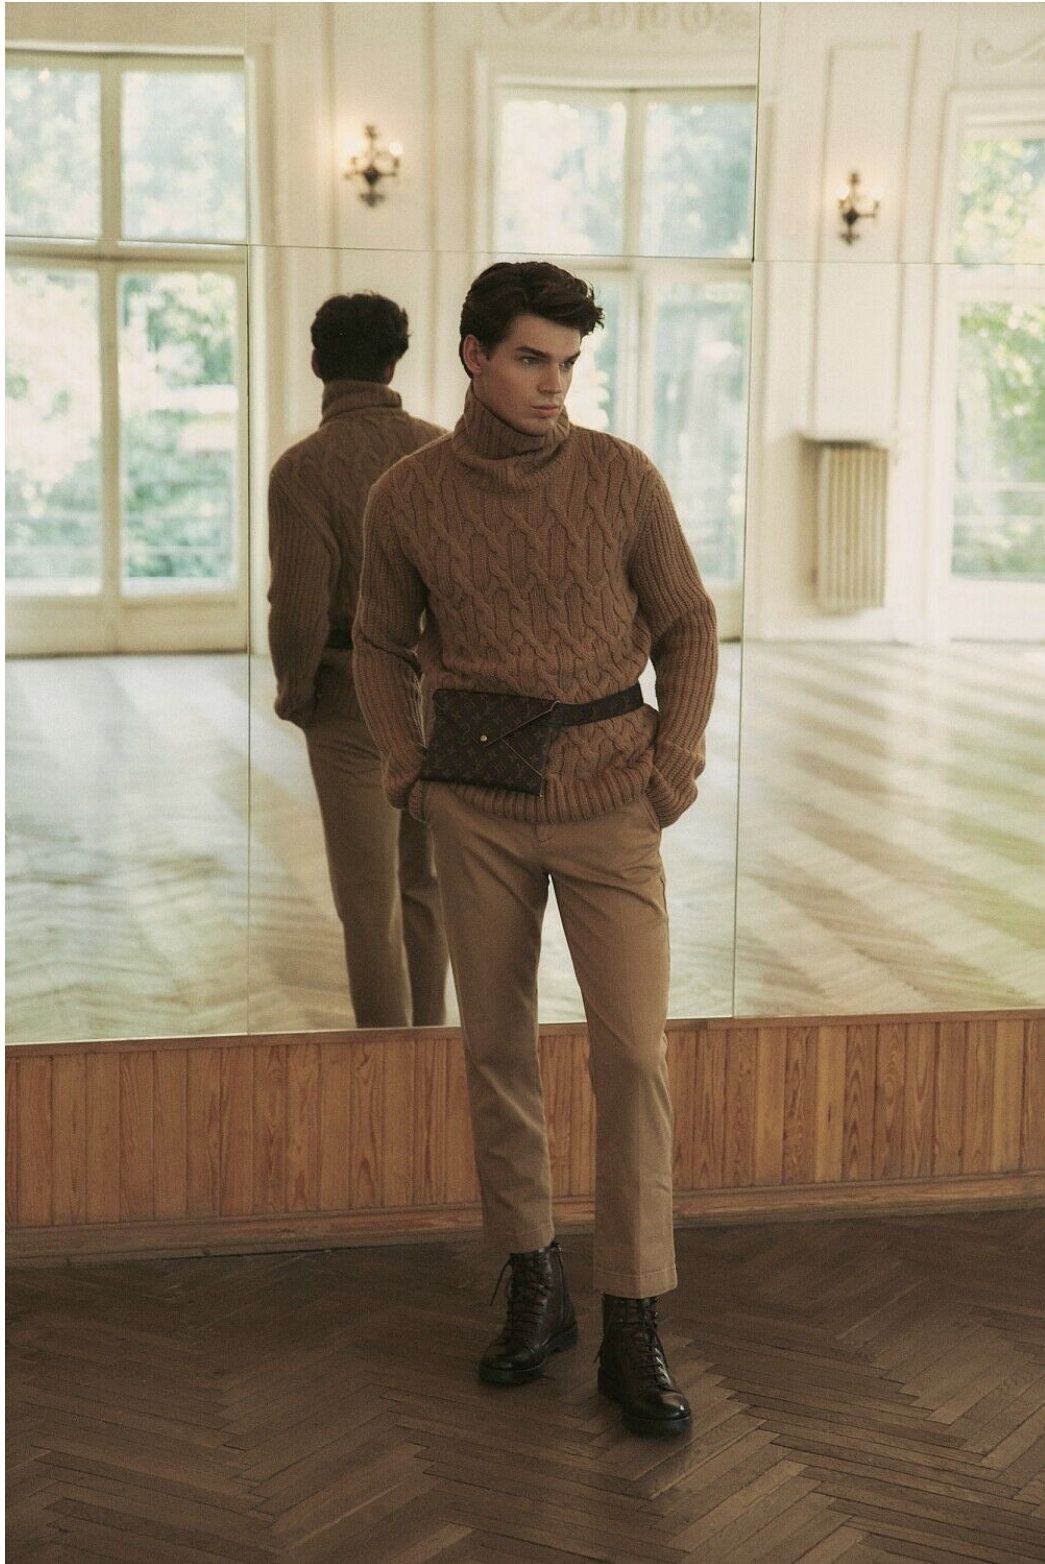

MAKS BEHR

height 6'1.5 · bust 38" · waist 30" · hips 37"
shoes size 44 EU/13 US/10 UK · hair brown · eyes blue